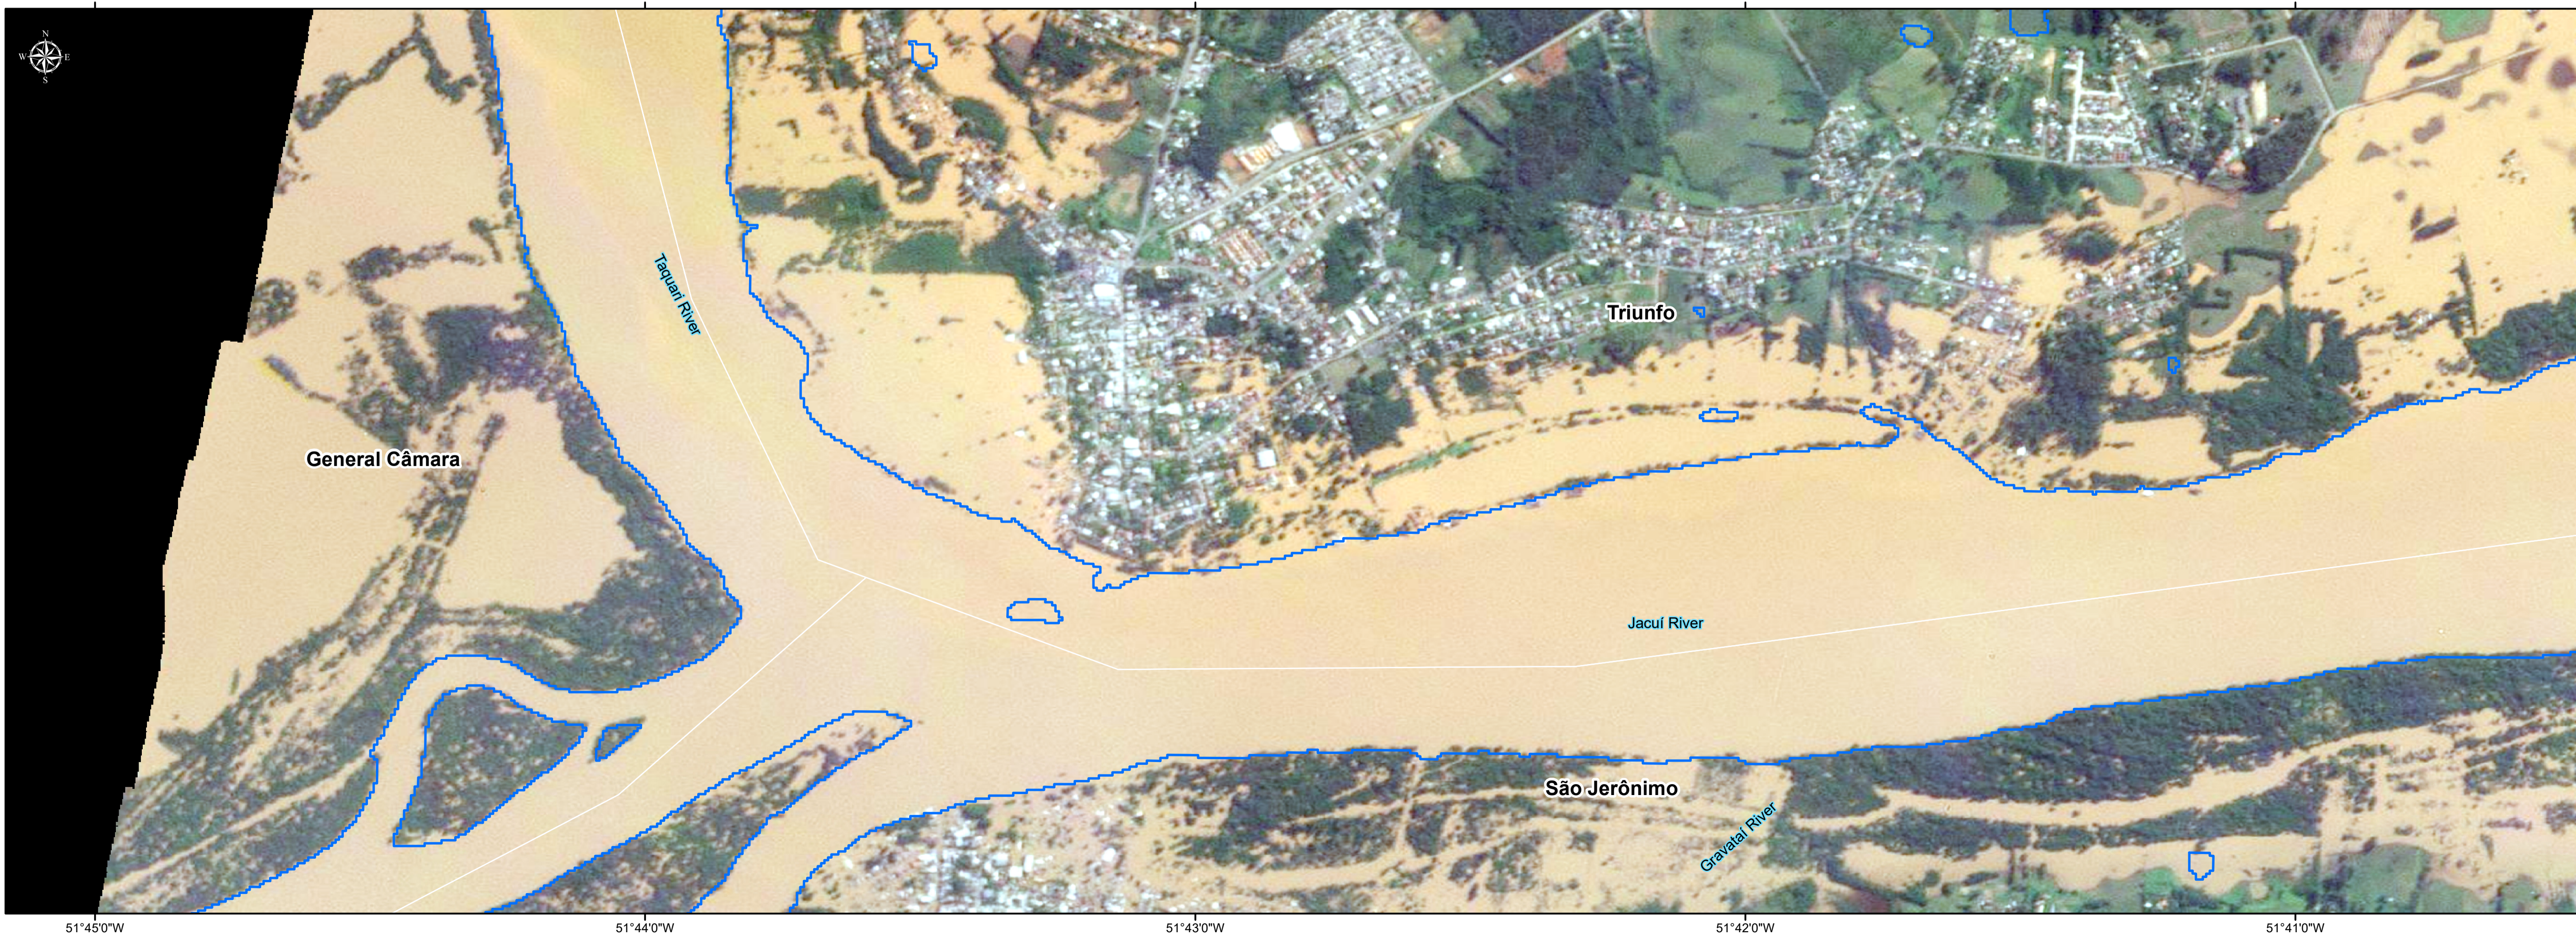

**Flooding Event in Triunfo - RS - Brazil**  
 Includes material © 2024 Planet Labs Inc. All rights Planet Inc, 2024/04/20, 12:00h GMT-3

**Flooding Event in Triunfo - RS - Brazil**  
 Includes material © 2024 Planet Labs Inc. All rights Planet Inc, 2024/05/08, 15:00h GMT-3

Geographic Coordinate System Lat/Long  
 Geodetic Reference System SIRGAS 2000

Map date: 2024/05/13

1:12.000  
 0, 126,25 0,5  
 km